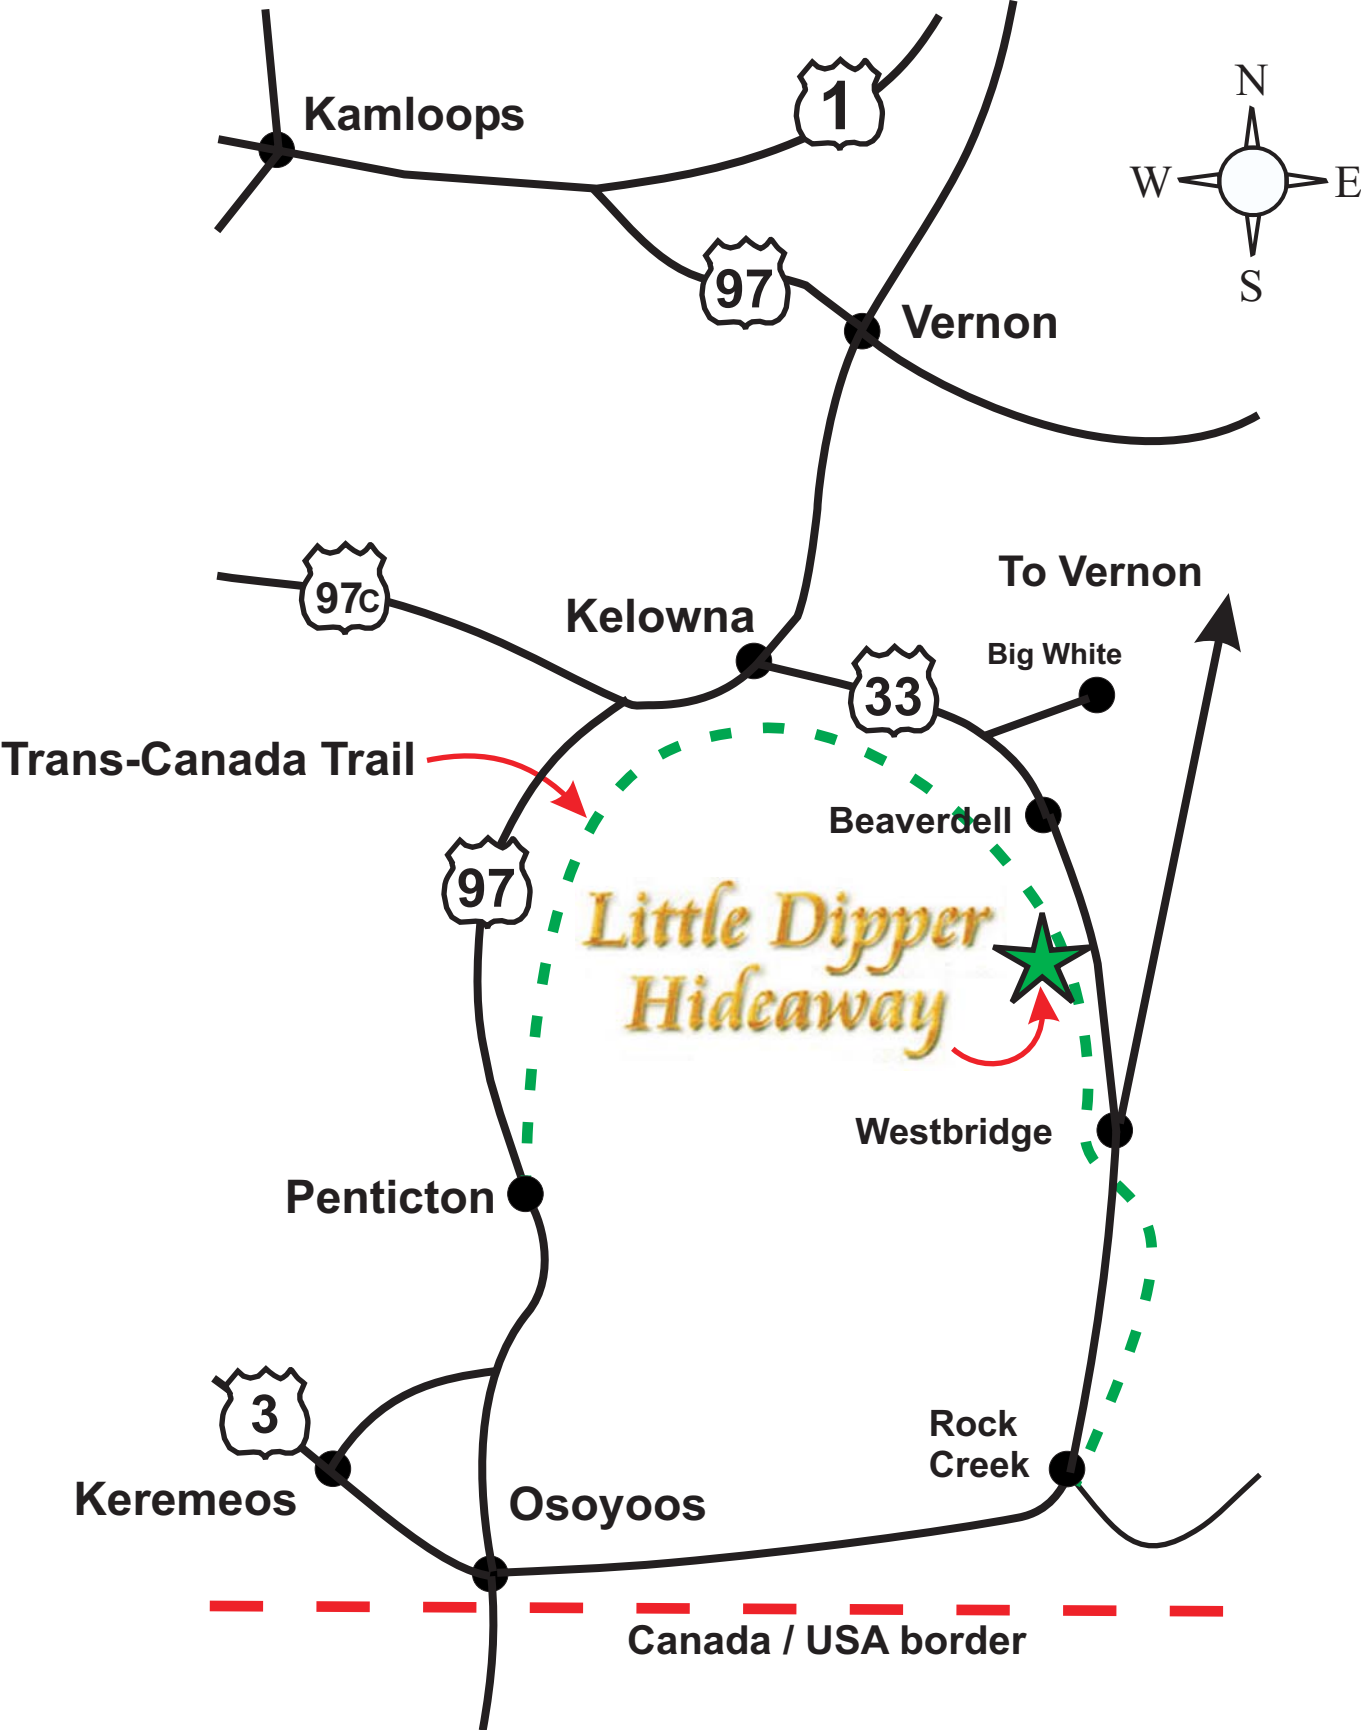

Little Dipper Hideaway - map01

Little Dipper Hideaway (250) 446-2213